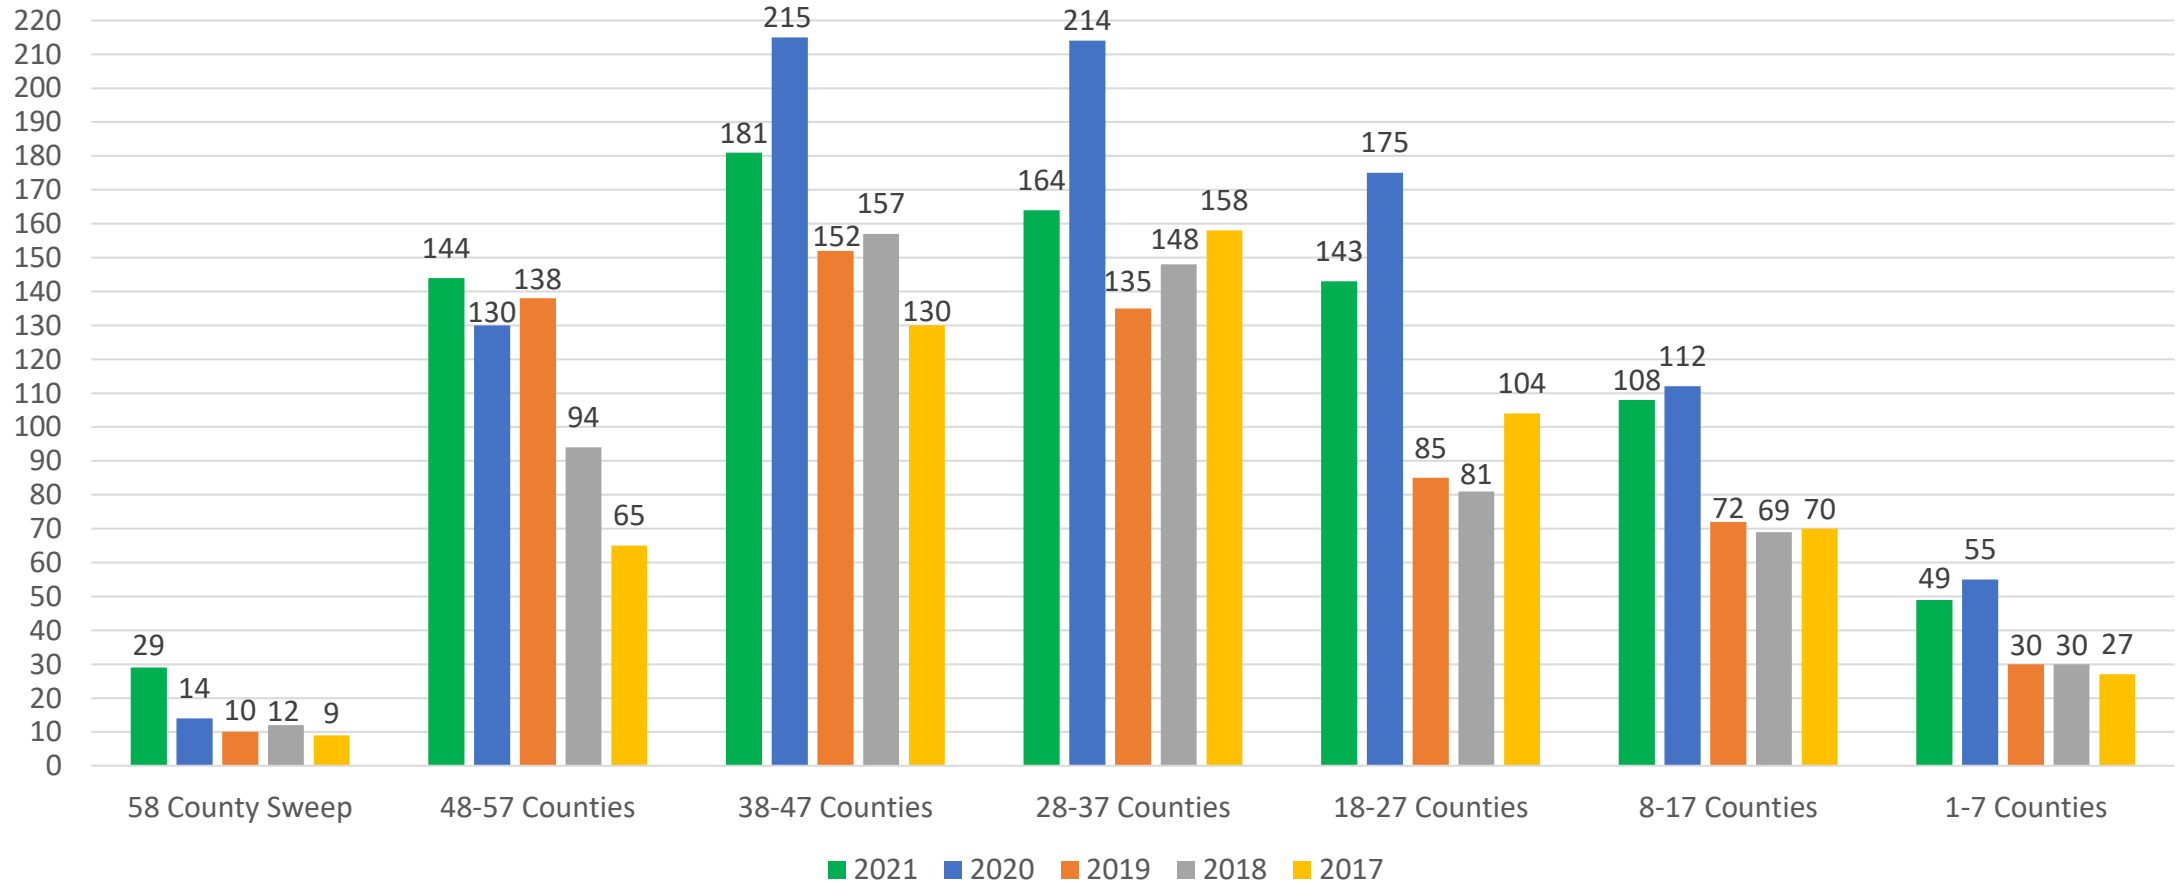

California QSO Party

CQP Multiplier Data

- # of multiplier sweeps inside CA and outside CA: CQP 2009-2021
- # of CA counties contacted by all non-CA stations: CQP 2017-2021

NCCC

CQP 2009-2021: # of CA County Sweeps by non-CA stations

CQP 2017-2021: # of CA Counties Contacted by All non-CA Stations

CQP 2009-2021: # of Mult Sweeps by CA stations