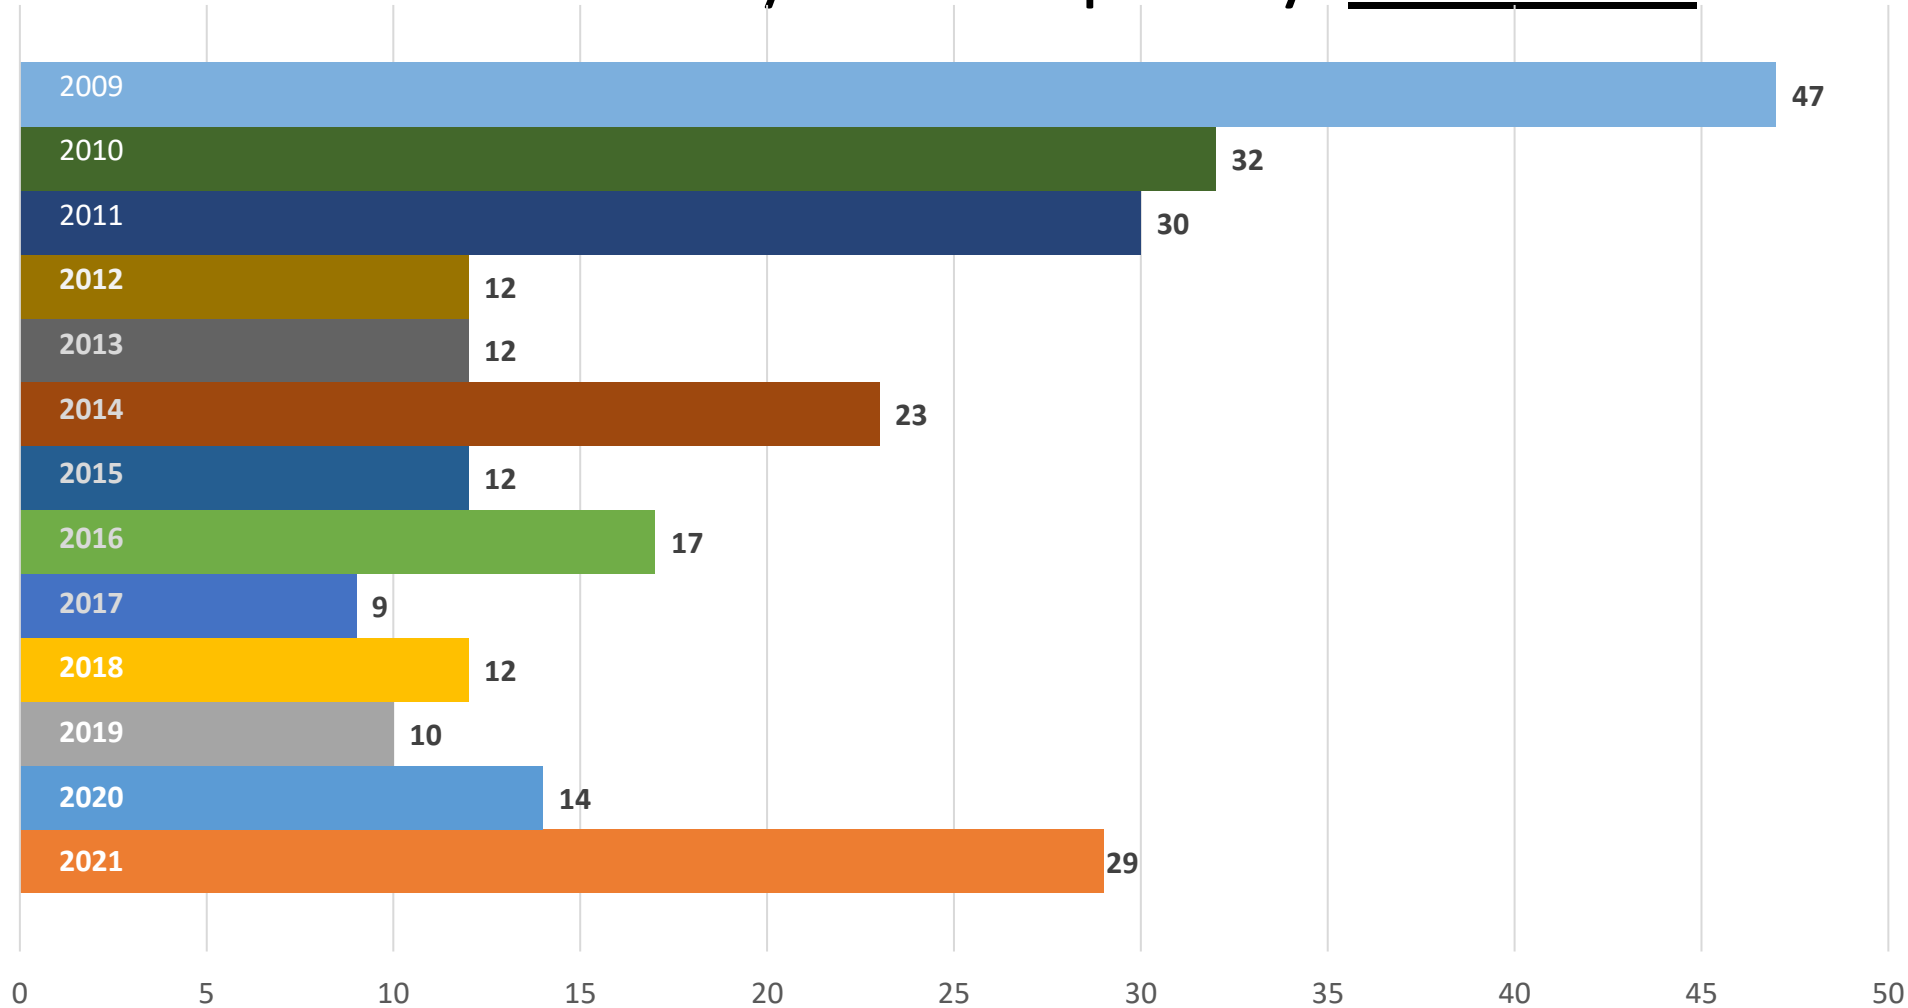

California QSO Party

CQP Multiplier Data

- # of multiplier sweeps inside CA and outside CA: CQP 2009-2021
- # of CA counties contacted by all non-CA stations: CQP 2017-2021

NCCC

CQP 2009-2021: # of CA County Sweeps by non-CA stations

CQP 2017-2021: # of CA Counties Contacted by All non-CA Stations

CQP 2009-2021: # of Mult Sweeps by CA stations