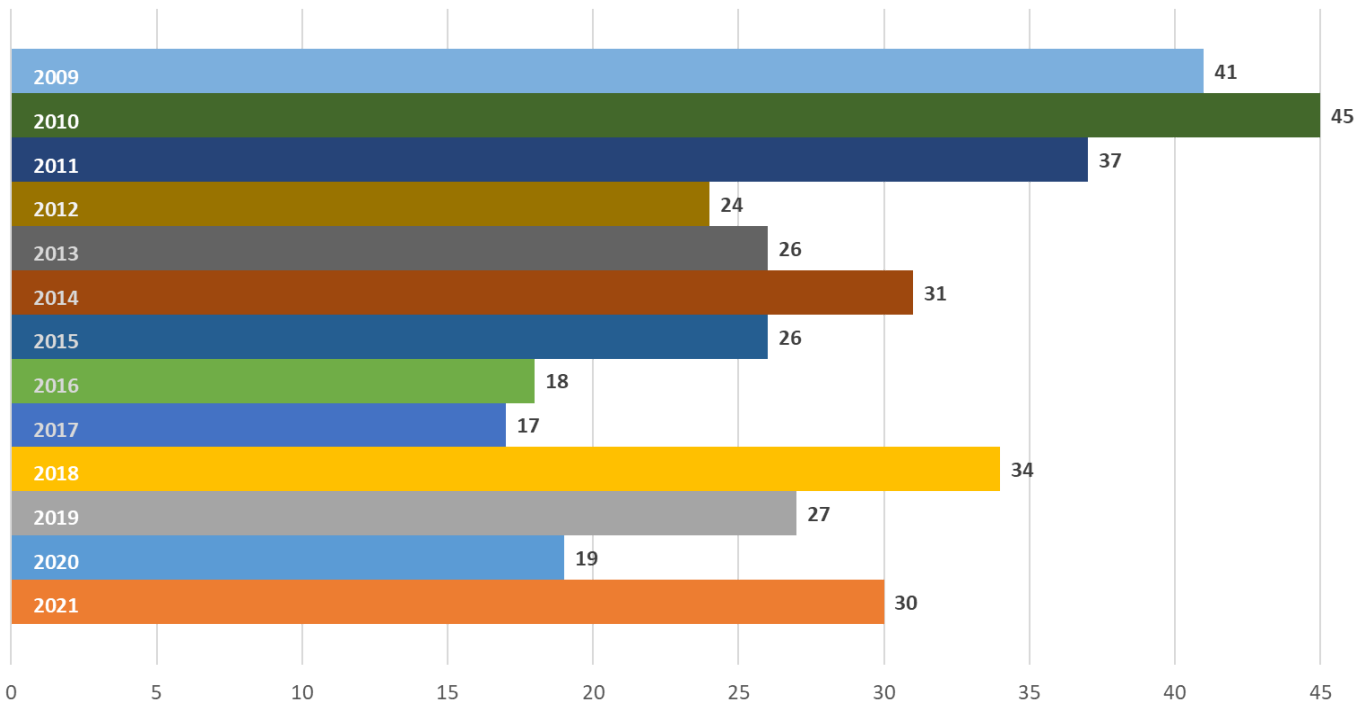

California QSO Party

CQP 2021

Top 10: New Contesters

Place	Callsign	Class	QTH	CW QSOs	PH QSOs	Mults	Score
1	NF6R	S/O LP	KERN	215	0	51	32,895
2	K6VOA	S/O LP	LANG	199	3	33	19,899
3	N6DVS	S/O LP	TRIN	126	0	39	14,742
4	KG6BXW	S/O-Assisted LP	MADE	0	180	37	13,320
5	K6WI	S/O HP	TEHA	0	137	34	9,316
6	KN6KOR	S/O LP	ORAN	0	110	28	6,160
7	KG6INS	S/O LP	LANG	0	47	25	2,350
8	KN6NMV	S/O LP	TULA	0	37	23	1,702
9	KI6RT	S/O LP	PLAC	1	54	13	1,443
10	N6ADL	S/O-Assisted LP	SACR	0	51	14	1,428

California QSO Party

2021 Multiplier Sweeps

30 CA stations achieved a 58 multiplier sweep in CQP 2021.

- This is the highest number of multiplier sweeps since CQP 2018.
- The below chart shows the number of multiplier sweeps by CA stations in CQP since 2009.