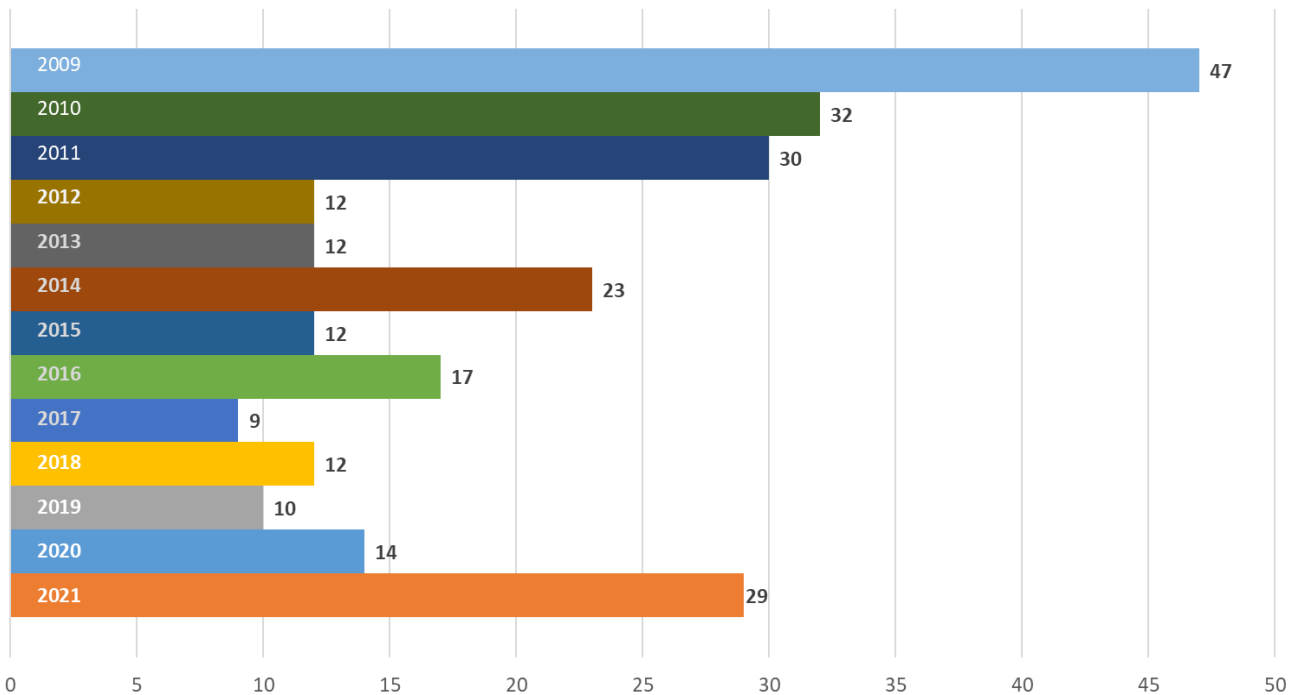

California QSO Party

CQP 2021

Top 10: New Contesters

Place	Callsign	Class	QTH	CW QSOs	PH QSOs	Mults	Score
1	K4FMI	S/O HP	NC	0	186	50	18,600
2	W7VC	S/O LP	OR	54	23	42	8,736
3	KI5PLT	S/O HP	ND	0	92	40	7,360
4	KJ8H	S/O HP	OH	0	92	36	6,624
5	KO4SAB	S/O LP	KY	0	69	29	4,002
6	W4SDX	S/O-Assisted LP	TN	0	59	28	3,304
7	W7TMD	S/O LP	ID	3	54	28	3,276
8	NF9Z	S/O-Assisted HP	IL	0	53	25	2,650
9	KE0EP	S/O-Assisted LP	KS	0	31	27	1,674
9	KB1RVU	S/O-Assisted LP	CT	0	31	27	1,674

California QSO Party

CQP 2021

Top 10: Youth

Place	Callsign	Class	QTH	CW QSOs	PH QSOs	Mults	Score
1	W0AAE	S/O-Assisted LP	MN	113	43	44	18,700
2	KO4AZV	S/O LP	FL	0	25	20	1,000

California QSO Party

2021 Multiplier Sweeps

29 US/VE/DX stations achieved a 58 county multiplier sweep in CQP 2021.

- This is the highest number of county multiplier sweeps since CQP 2011.
- The below chart shows the number of multiplier sweeps by US/VE/DX stations in CQP since 2009.