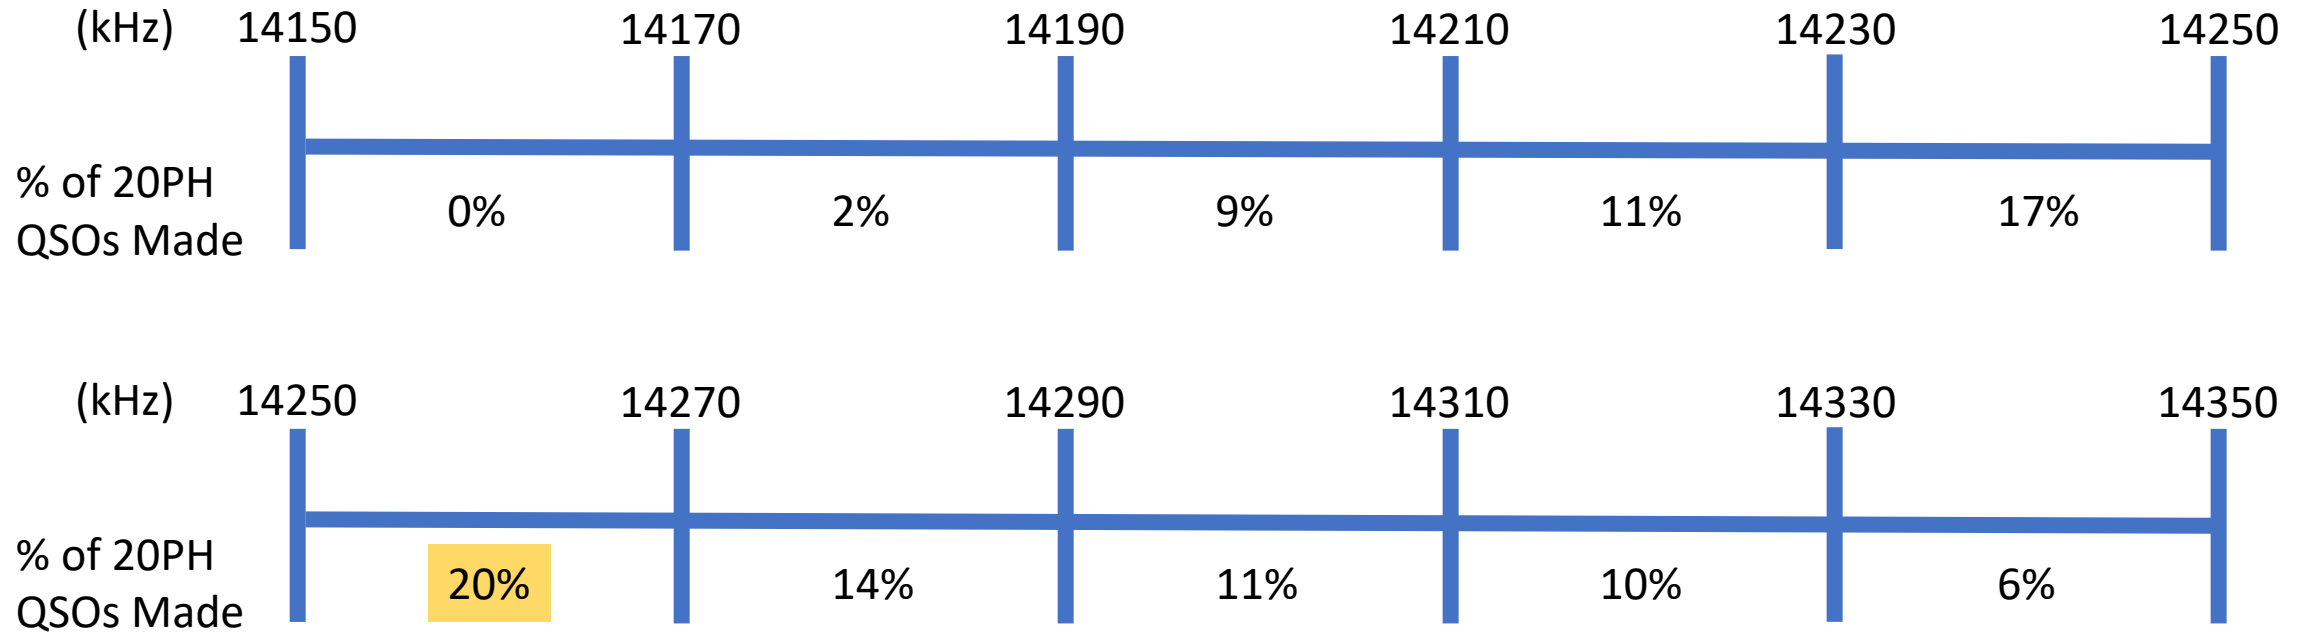

California QSO Party

CQP 2020:

Where can I find CQP activity on 20M and 40M?

NCCC

CQP 2020: 20M and 40M Frequencies

- Based on all logs received in CQP 2020, we analyzed the frequency of each QSO made on the most active bands: 20M and 40M.
- Omitted from this analysis were logs that contained only generic information about the frequency of each QSO. (for example, 14000 CW for all 20m CW QSOs) We also found logs that listed all their band/mode QSOs on one frequency (for example, 14025 CW for all 20m CW QSOs). Those were also omitted in an attempt to make the plots on the next pages as accurate as possible.

CQP 2020: Where 20M CW QSOs Were Made

CQP 2020: Where 20M PH QSOs Were Made

CQP 2020: Where 40M CW QSOs Were Made

CQP 2020: Where 40M PH QSOs Were Made