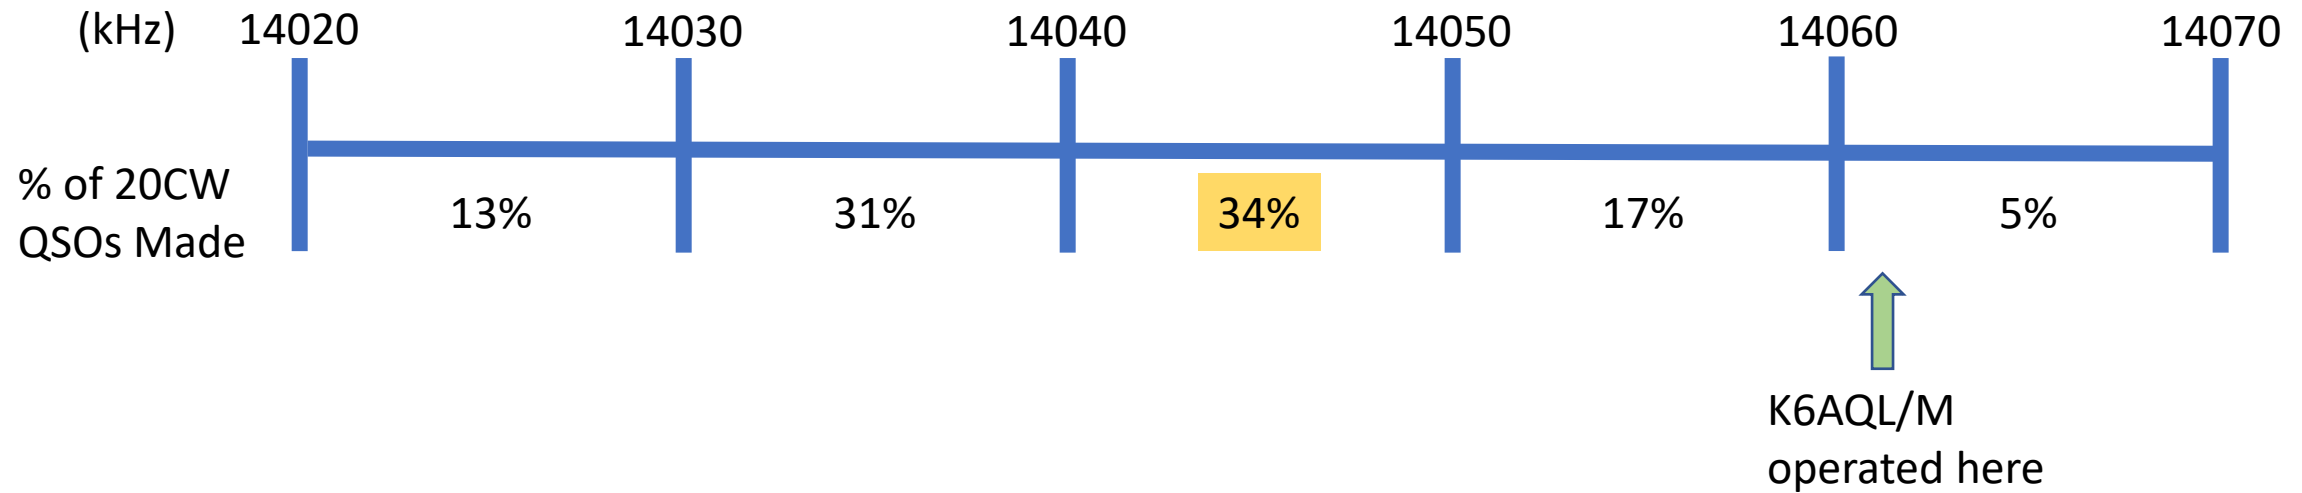

California QSO Party

CQP 2020:

Where can I find CQP activity on 20M and 40M?

NCCC

CQP 2020: 20M and 40M Frequencies

- Based on all logs received in CQP 2020, we analyzed the frequency of each QSO made on the most active bands: 20M and 40M.
- Omitted from this analysis were logs that contained only generic information about the frequency of each QSO. (for example, 14000 CW for all 20m CW QSOs) We also found logs that listed all their band/mode QSOs on one frequency (for example, 14025 CW for all 20m CW QSOs). Those were also omitted in an attempt to make the plots on the next pages as accurate as possible.

CQP 2020: Where 20M CW QSOs Were Made

CQP 2020: Where 20M PH QSOs Were Made

CQP 2020: Where 40M CW QSOs Were Made

CQP 2020: Where 40M PH QSOs Were Made