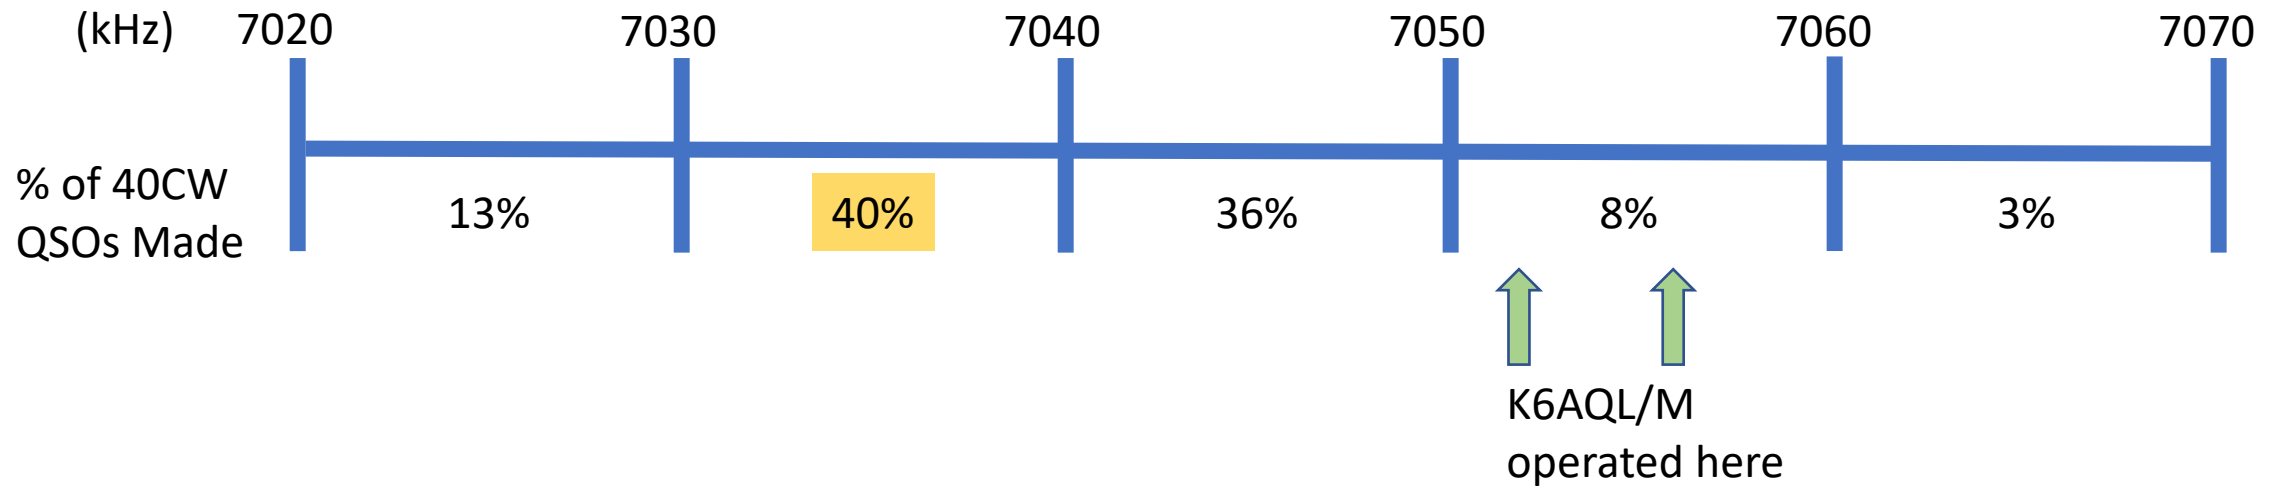

California QSO Party

CQP 2020:

Where can I find CQP activity on 20M and 40M?

NCCC

CQP 2020: 20M and 40M Frequencies

- Based on all logs received in CQP 2020, we analyzed the frequency of each QSO made on the most active bands: 20M and 40M.
- Omitted from this analysis were logs that contained only generic information about the frequency of each QSO. (for example, 14000 CW for all 20m CW QSOs) We also found logs that listed all their band/mode QSOs on one frequency (for example, 14025 CW for all 20m CW QSOs). Those were also omitted in an attempt to make the plots on the next pages as accurate as possible.

CQP 2020: Where 20M CW QSOs Were Made

CQP 2020: Where 20M PH QSOs Were Made

CQP 2020: Where 40M CW QSOs Were Made

CQP 2020: Where 40M PH QSOs Were Made