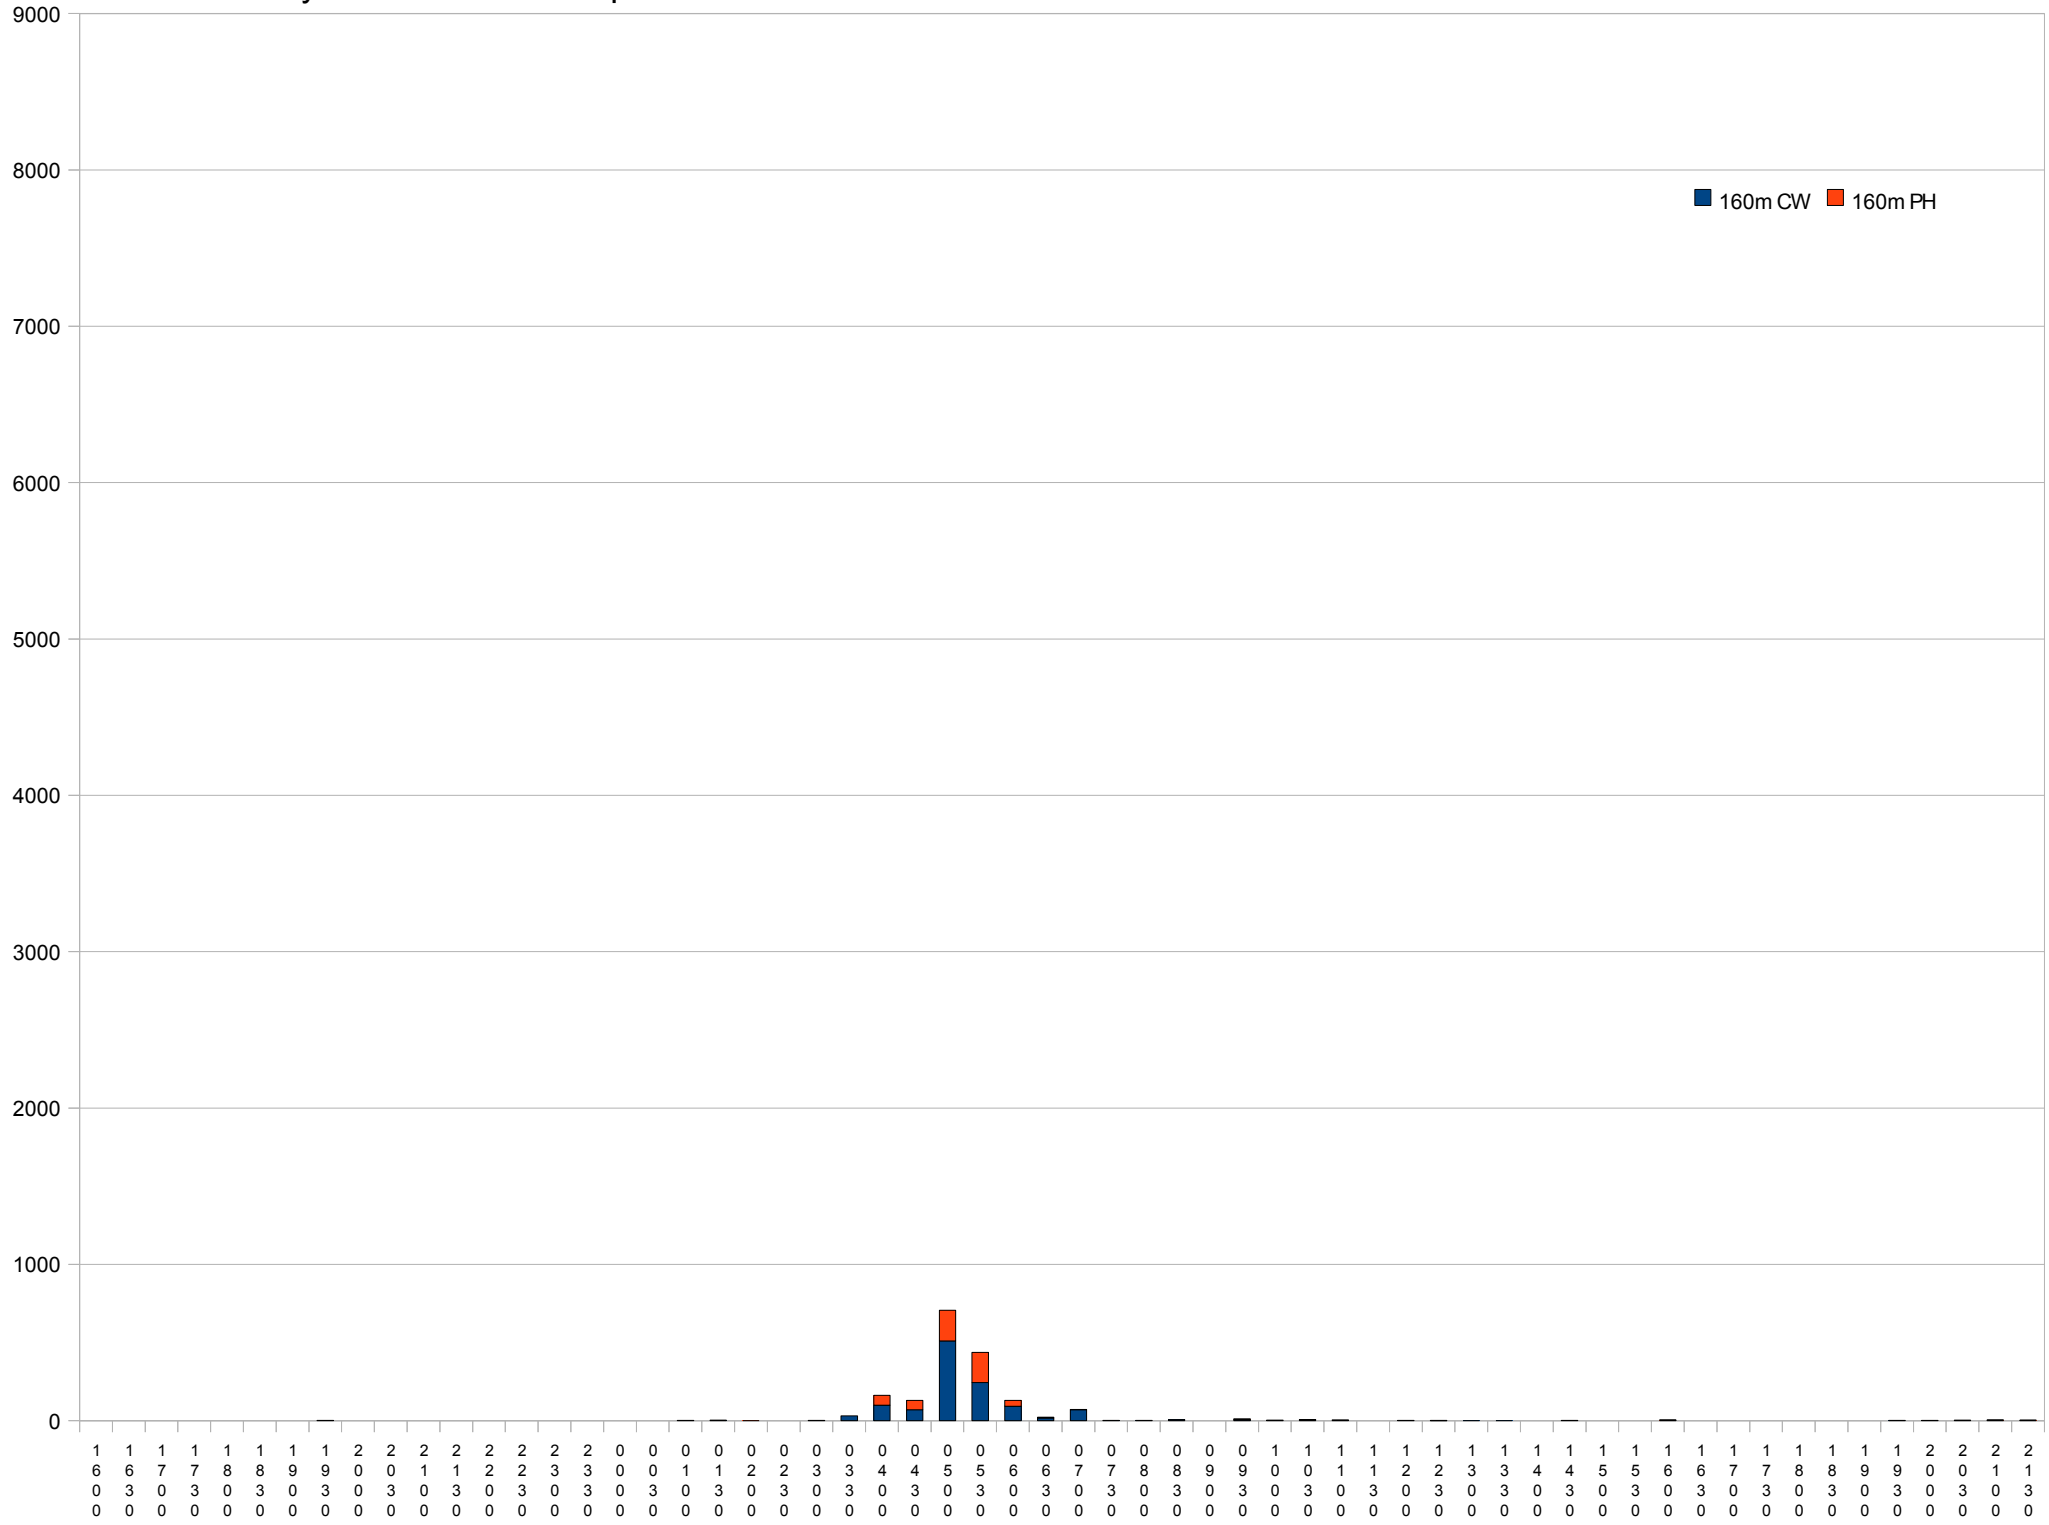

California QSO Party 2009 - Claimed Qs per 30 minutes

160m CW/PH

UTC