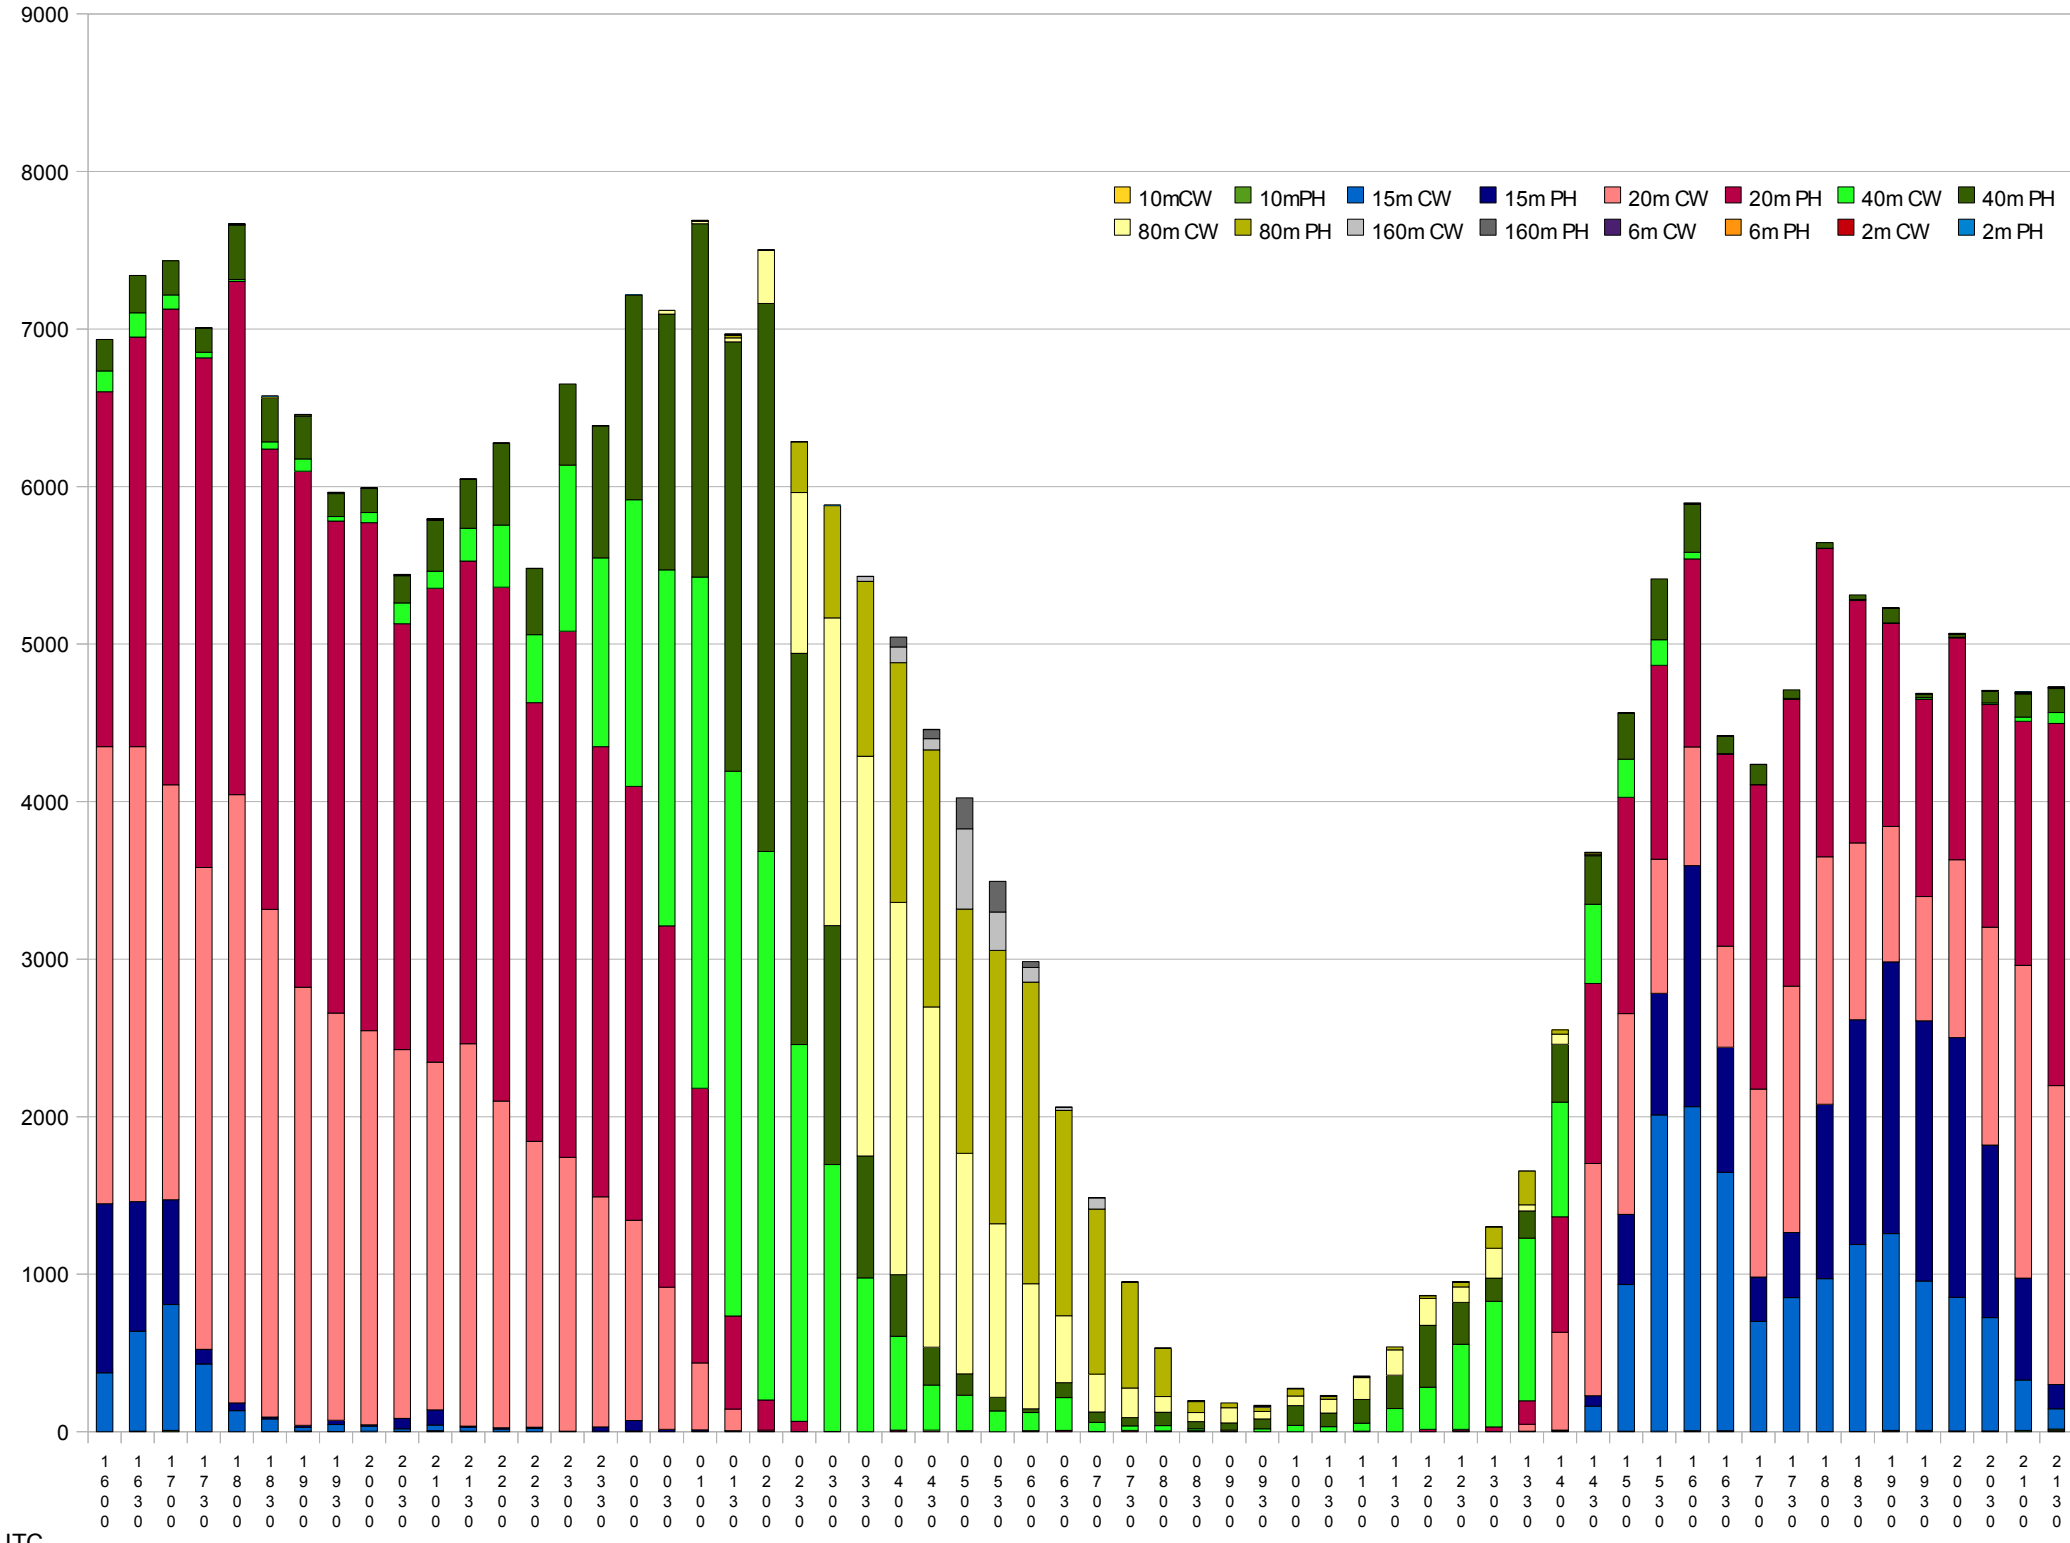

# California QSO Party 2009

Claimed QSO Report

# Total By Band/Mode

<b>Band</b>	<b>CW</b>	<b>Phone</b>
2m	0	32
6m	1	29
10m	45	79
15m	17393	16856
20m	62405	79201
40m	29935	26654
80m	15908	14555
160m	1189	584

# California QSO Party 2009 - Claimed Qs per 30 minutes

All Bands / All Modes

UTC

# California QSO Party 2009 - Claimed Qs per 30 minutes

40m CW/PH

UTC