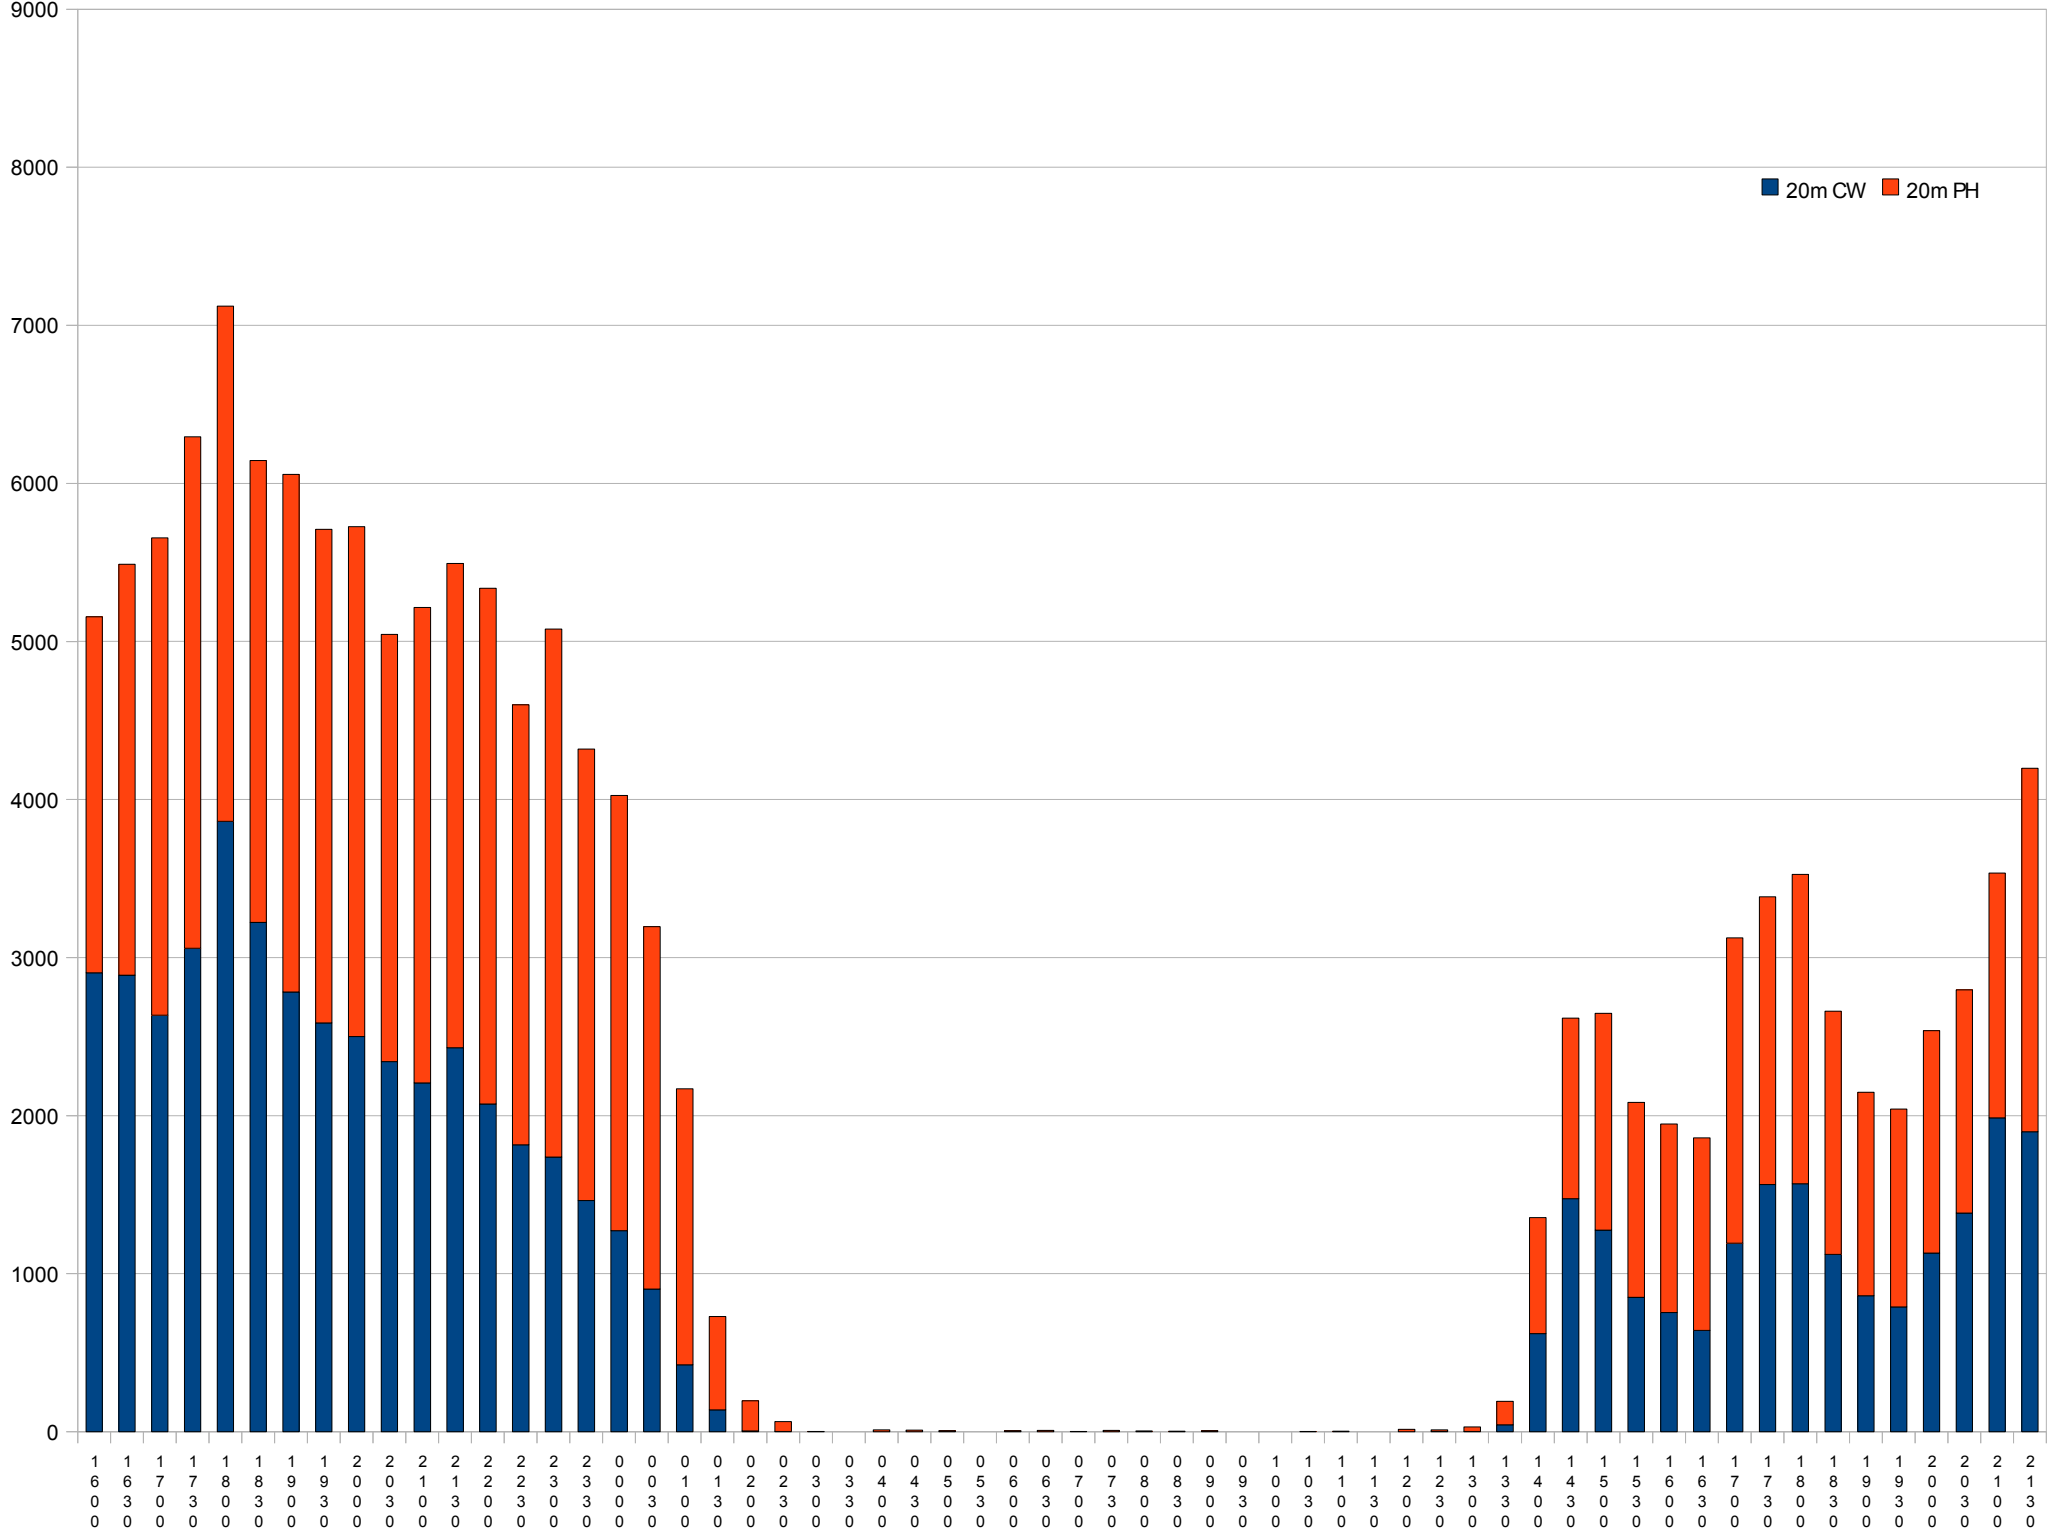

# California QSO Party 2009

Claimed QSO Report

# Total By Band/Mode

<b>Band</b>	<b>CW</b>	<b>Phone</b>
2m	0	32
6m	1	29
10m	45	79
15m	17393	16856
20m	62405	79201
40m	29935	26654
80m	15908	14555
160m	1189	584

# California QSO Party 2009 - Claimed Qs per 30 minutes

All Bands / All Modes

UTC

# California QSO Party 2009 - Claimed Qs per 30 minutes

40m CW/PH

UTC