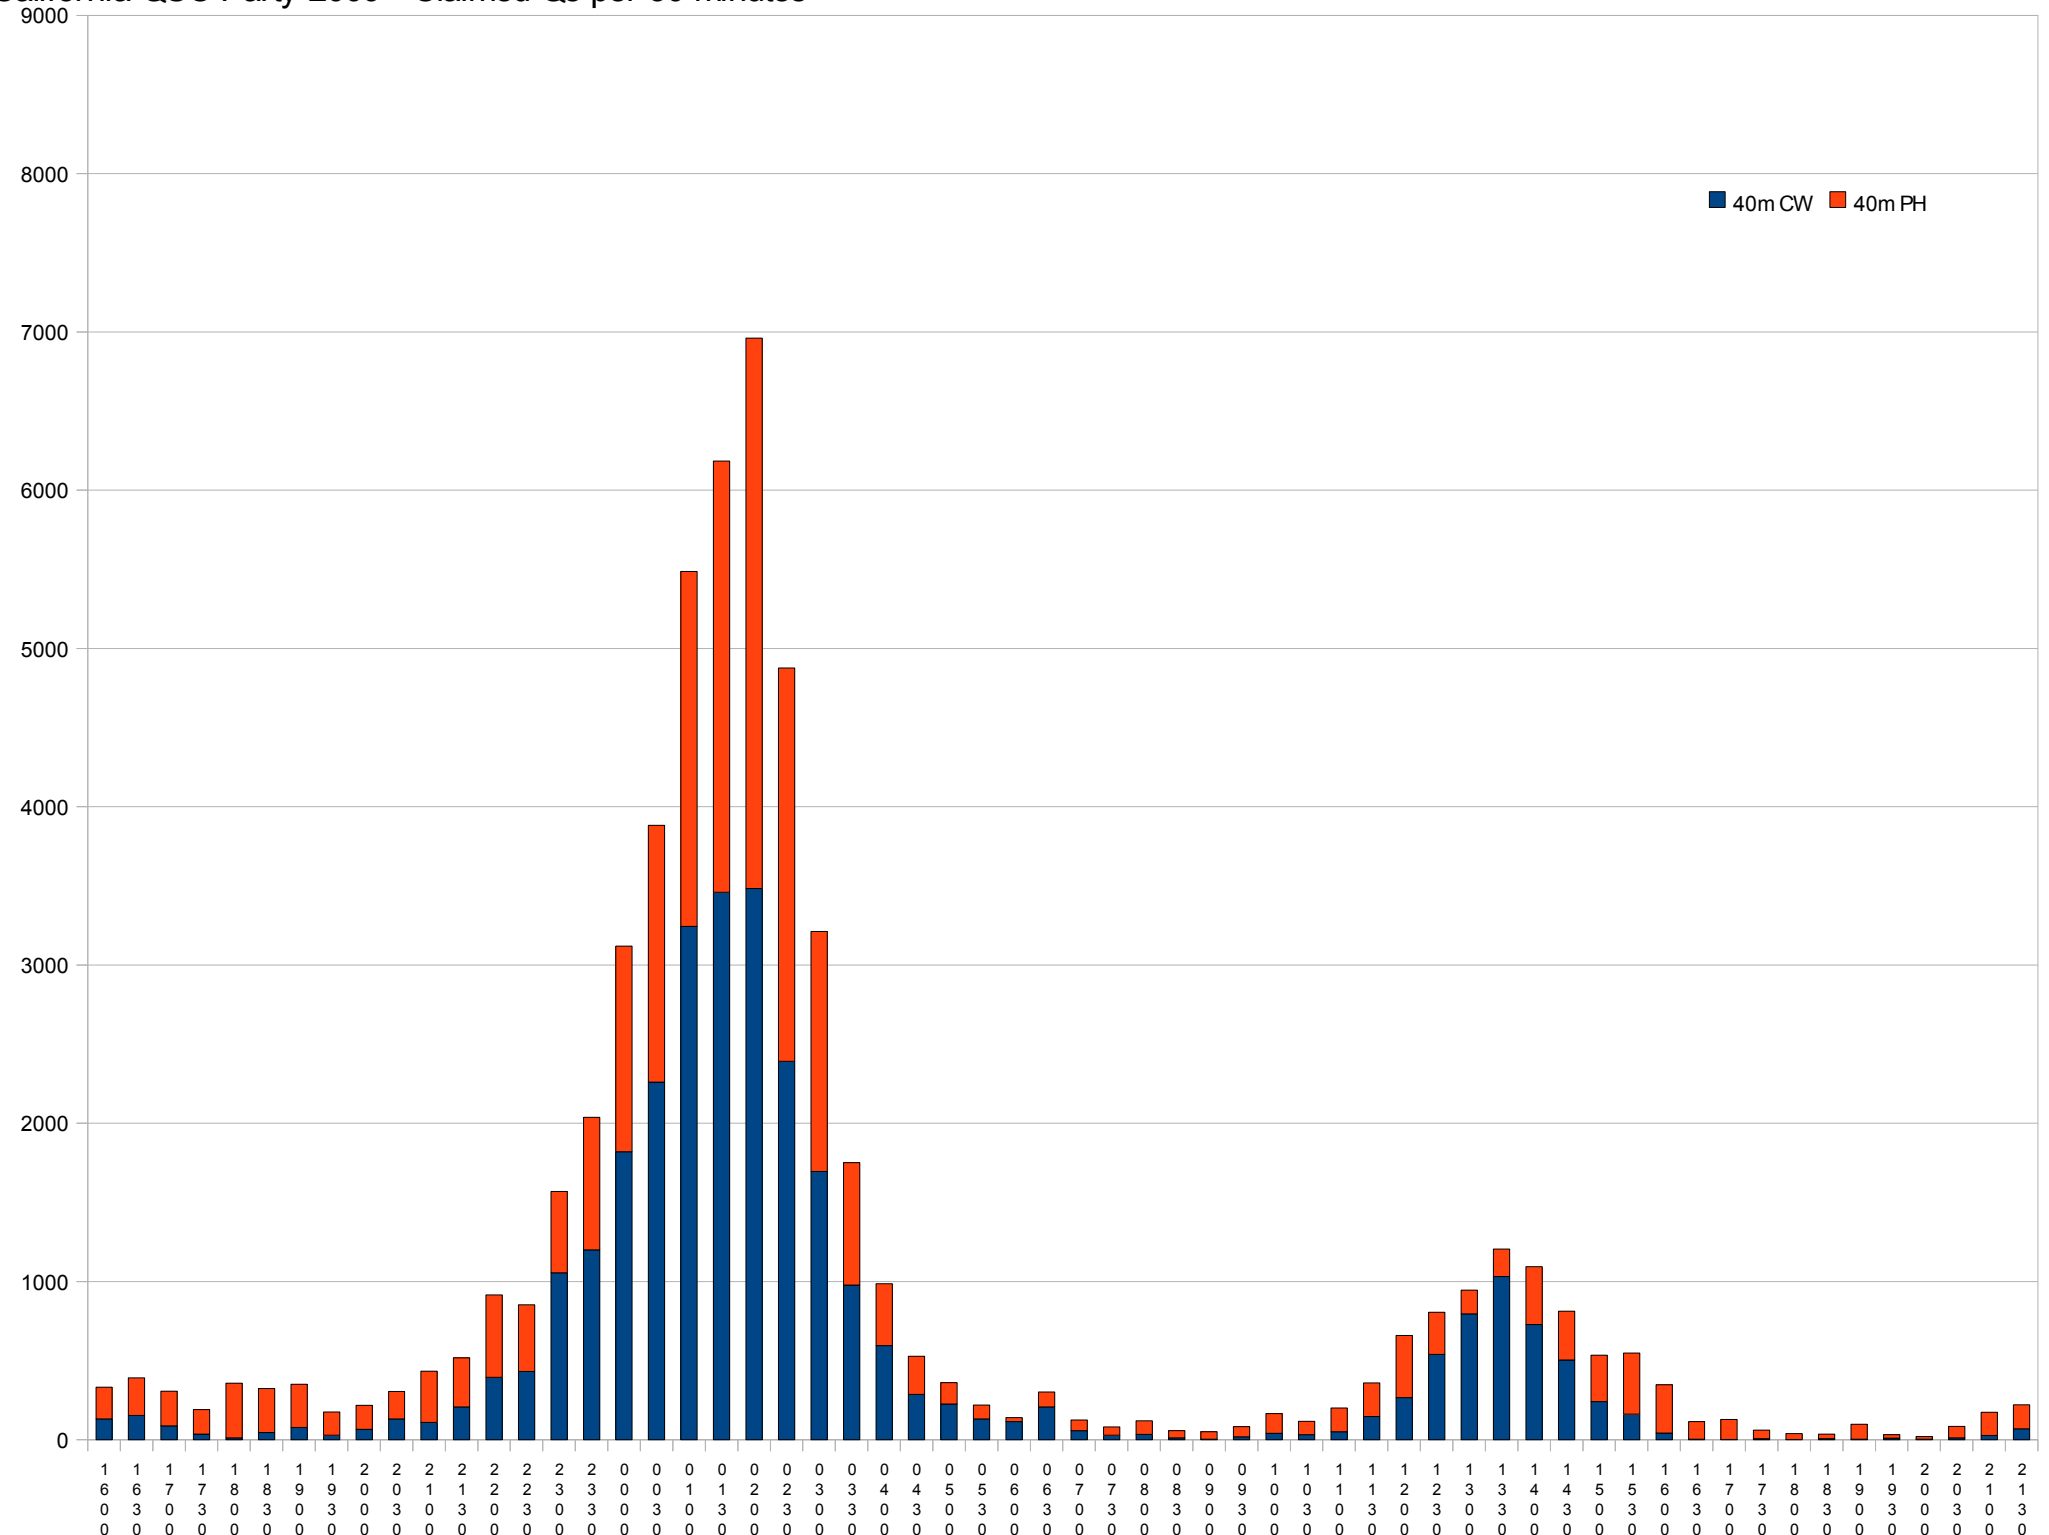

# Total By Band/Mode

<b>Band</b>	<b>CW</b>	<b>Phone</b>
2m	0	32
6m	1	29
10m	45	79
15m	17393	16856
20m	62405	79201
40m	29935	26654
80m	15908	14555
160m	1189	584

# California QSO Party 2009 - Claimed Qs per 30 minutes

All Bands / All Modes

UTC

# California QSO Party 2009 - Claimed Qs per 30 minutes

40m CW/PH

UTC