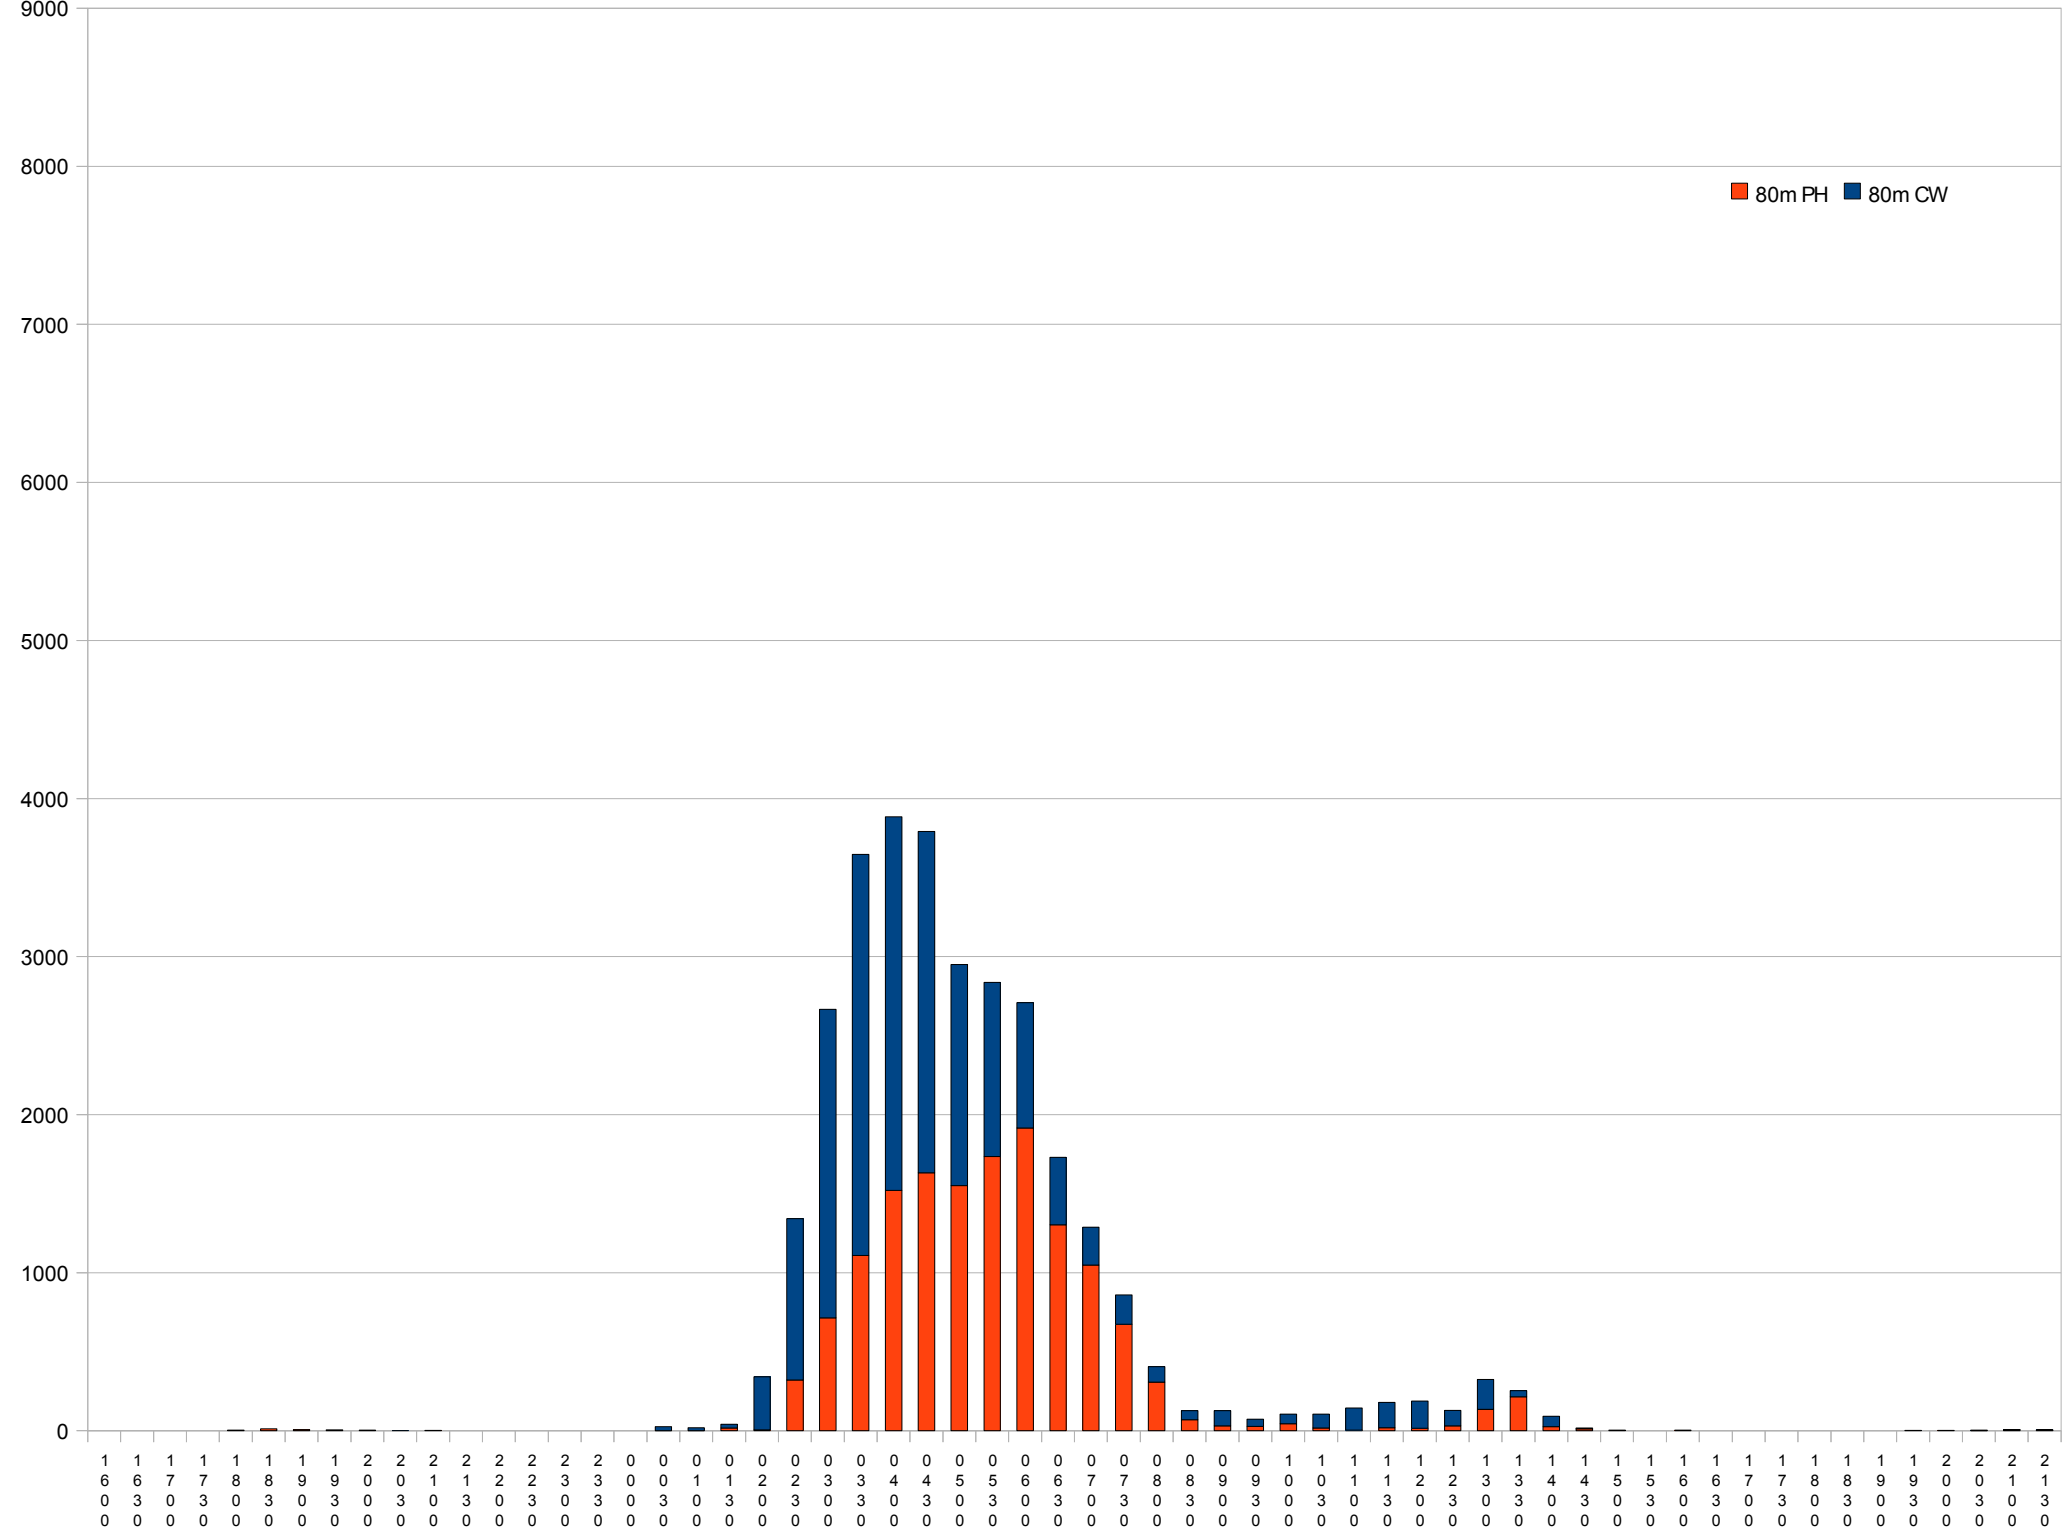

# California QSO Party 2009 - Claimed Qs per 30 minutes

40m CW/PH

UTC

# California QSO Party 2009 - Claimed Qs per 30 minutes

15m CW/PH

UTC