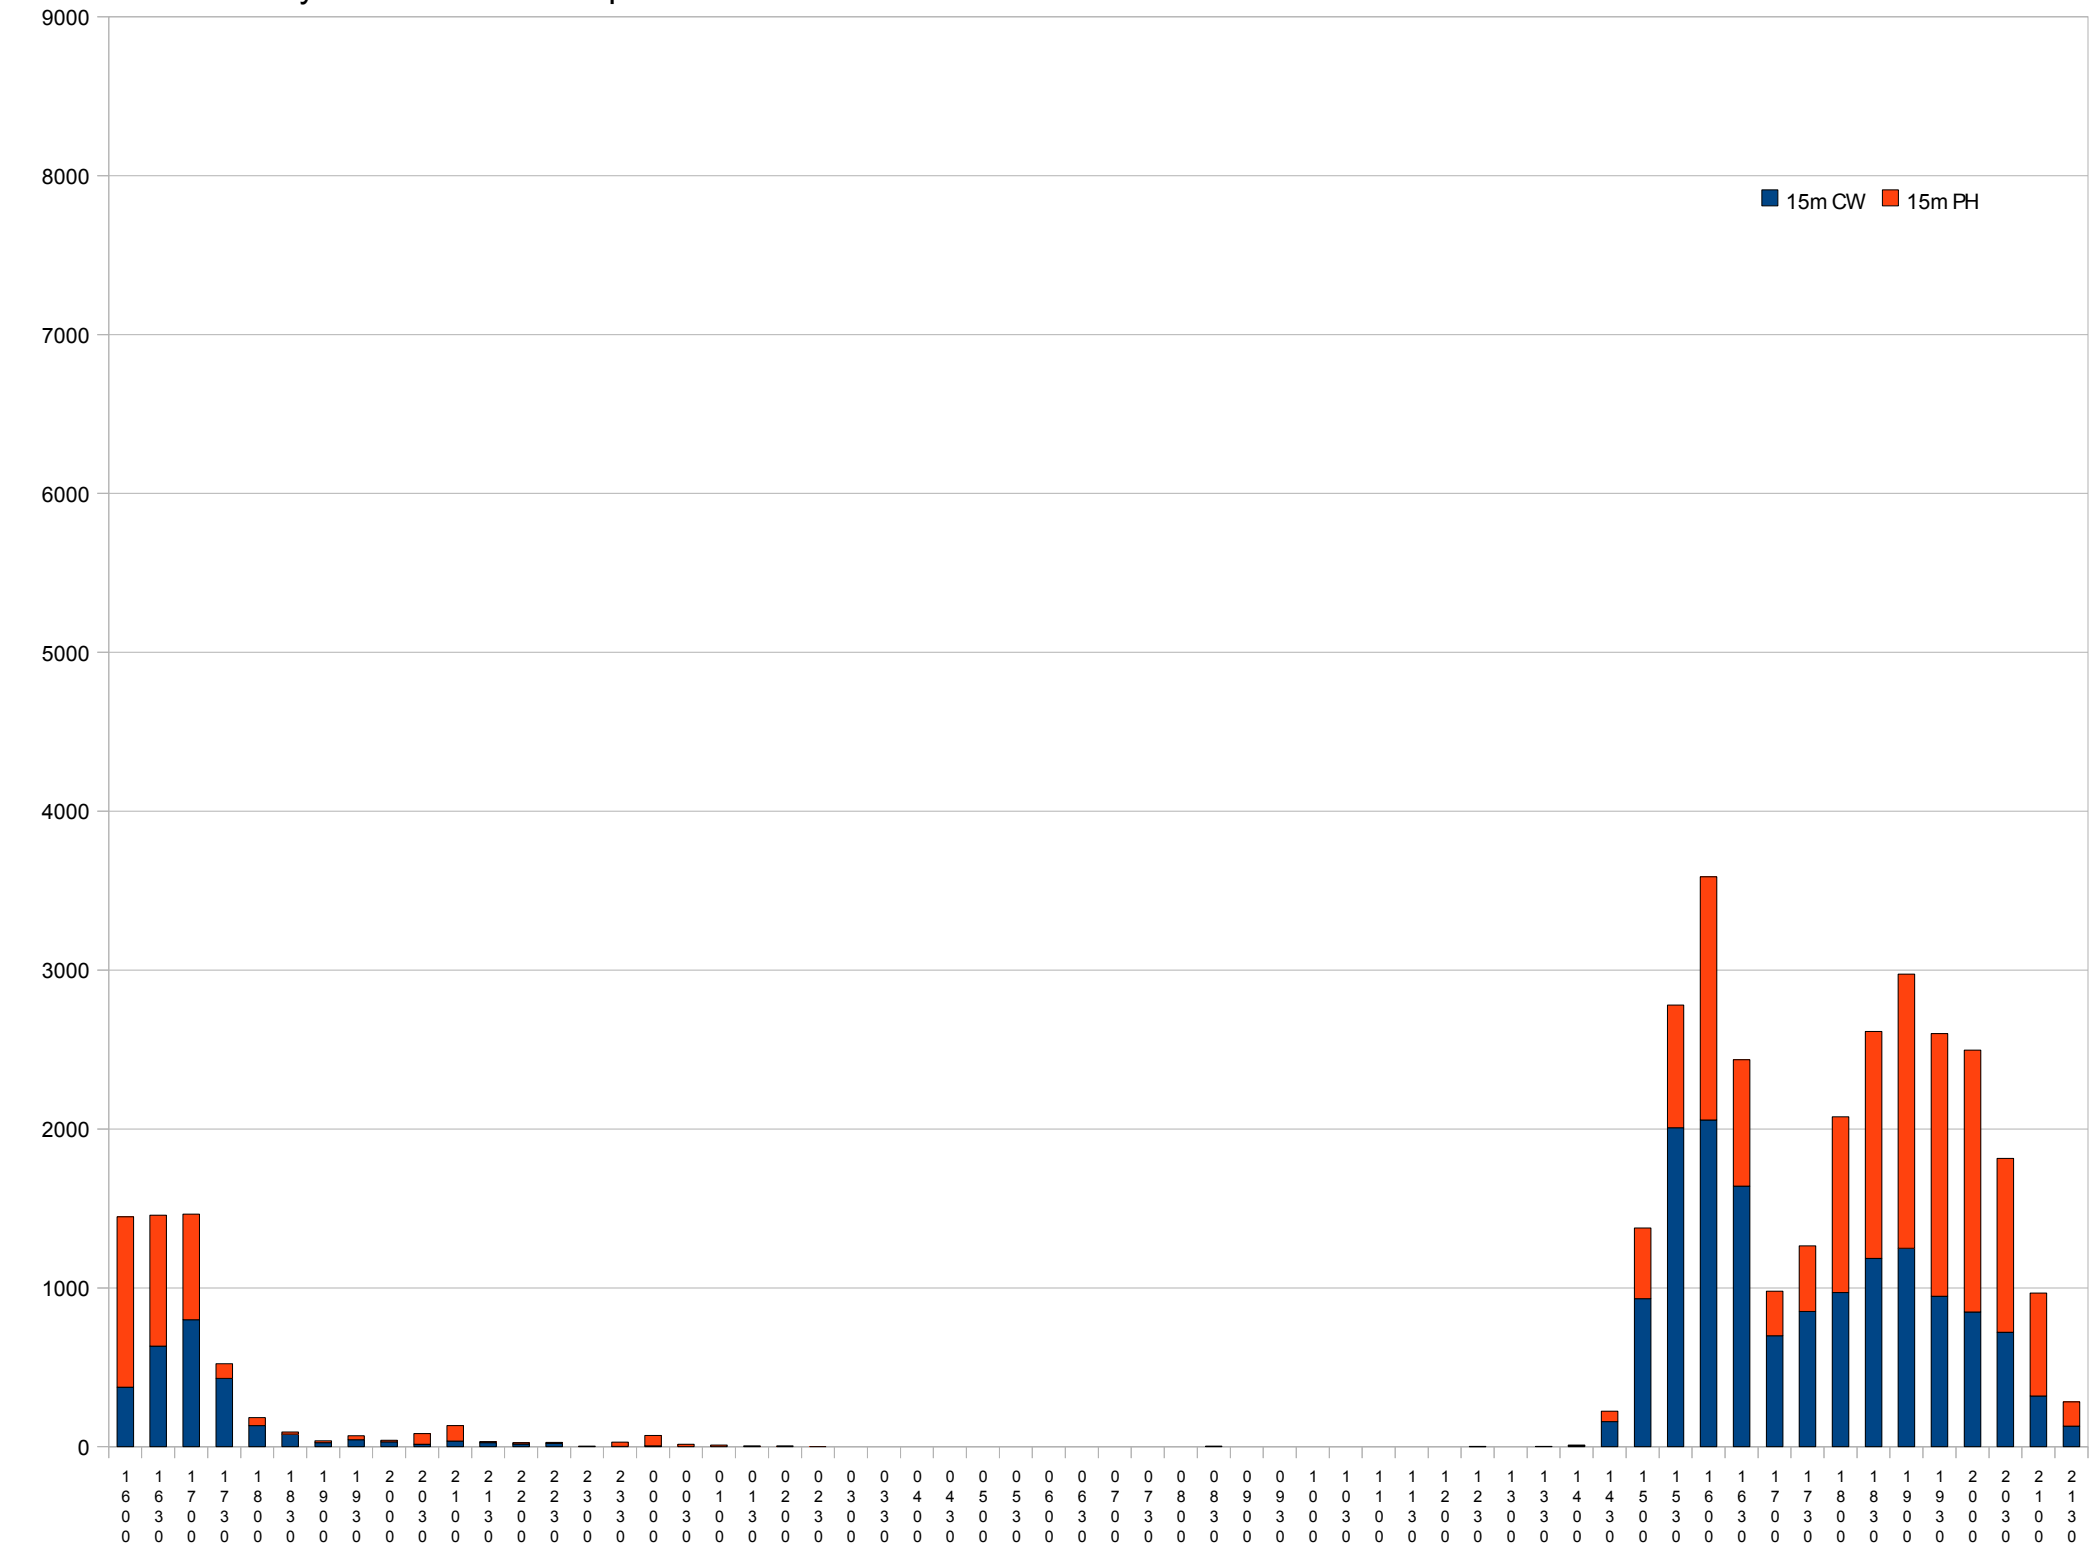

# Total By Band/Mode

<b>Band</b>	<b>CW</b>	<b>Phone</b>
2m	0	32
6m	1	29
10m	45	79
15m	17393	16856
20m	62405	79201
40m	29935	26654
80m	15908	14555
160m	1189	584

# California QSO Party 2009 - Claimed Qs per 30 minutes

All Bands / All Modes

UTC

# California QSO Party 2009 - Claimed Qs per 30 minutes

40m CW/PH

UTC

# California QSO Party 2009 - Claimed Qs per 30 minutes

15m CW/PH

UTC