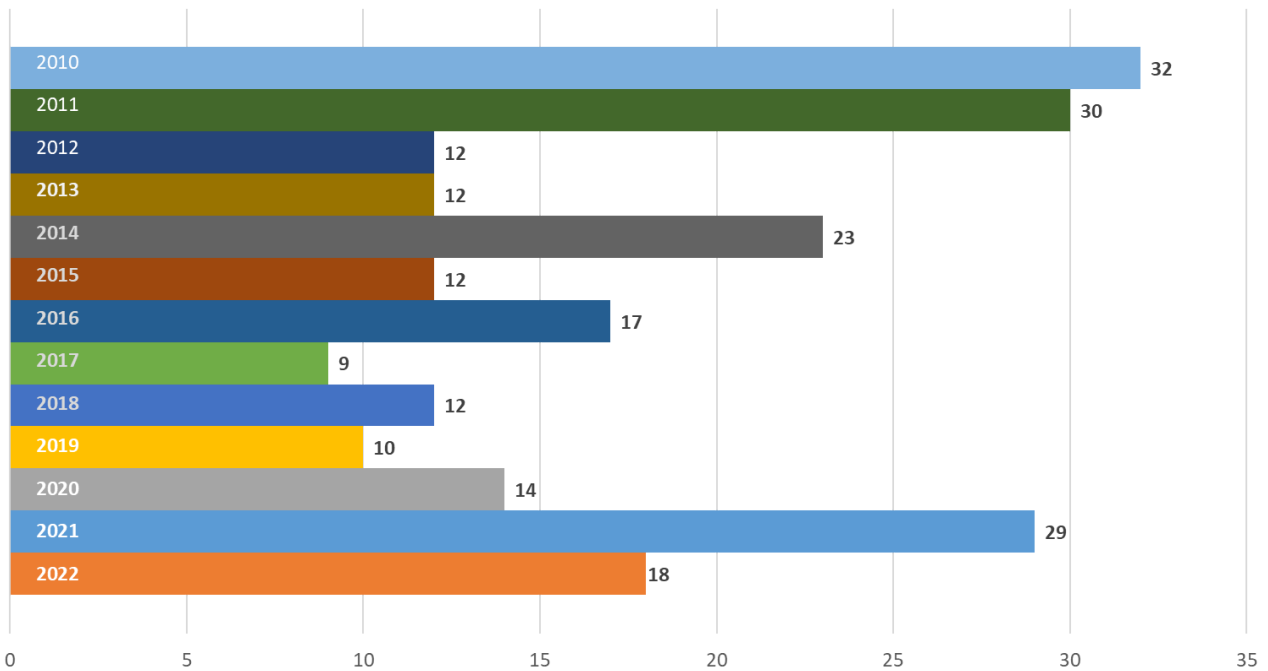

California QSO Party

CQP 2022

Top 10: Phone QSO Counts

Place	Callsign	Class	QTH	PH QSOs
1	K5TR	S/O HP	TX	991
2	NE1C @K1TTT (K1NZ op)	S/O-Assisted HP	MA	703
3	K9CT	S/O-Assisted HP	IL	661
4	VA7RR	S/O LP	BC	562
5	N4ZZ	S/O-Assisted LP	TN	529
6	K0EJ	S/O HP	TN	471
7	ND4Y	S/O-Assisted HP	KY	455
8	N2NT	S/O HP	NJ	424
9	WO4O	S/O HP	FL	378
10	N8II	S/O LP	WV	371

California QSO Party

CQP 2022

Top 10: Mobiles

Place	Callsign	QTH	CW QSOs	PH QSOs	Total QSOs
1	KC5LL	TX	0	136	136
2	VE3AC	ON	0	112	112
3	N2CU	NY	81	17	98
4	NR0P	KS	0	25	25
5	AH7RF	HI	1	0	1

California QSO Party

2022 Multiplier Sweeps

18 US/VE/DX stations achieved a 58 county multiplier sweep in CQP 2022.

- The below chart shows the number of multiplier sweeps by US/VE/DX stations in CQP since 2010.

California QSO Party