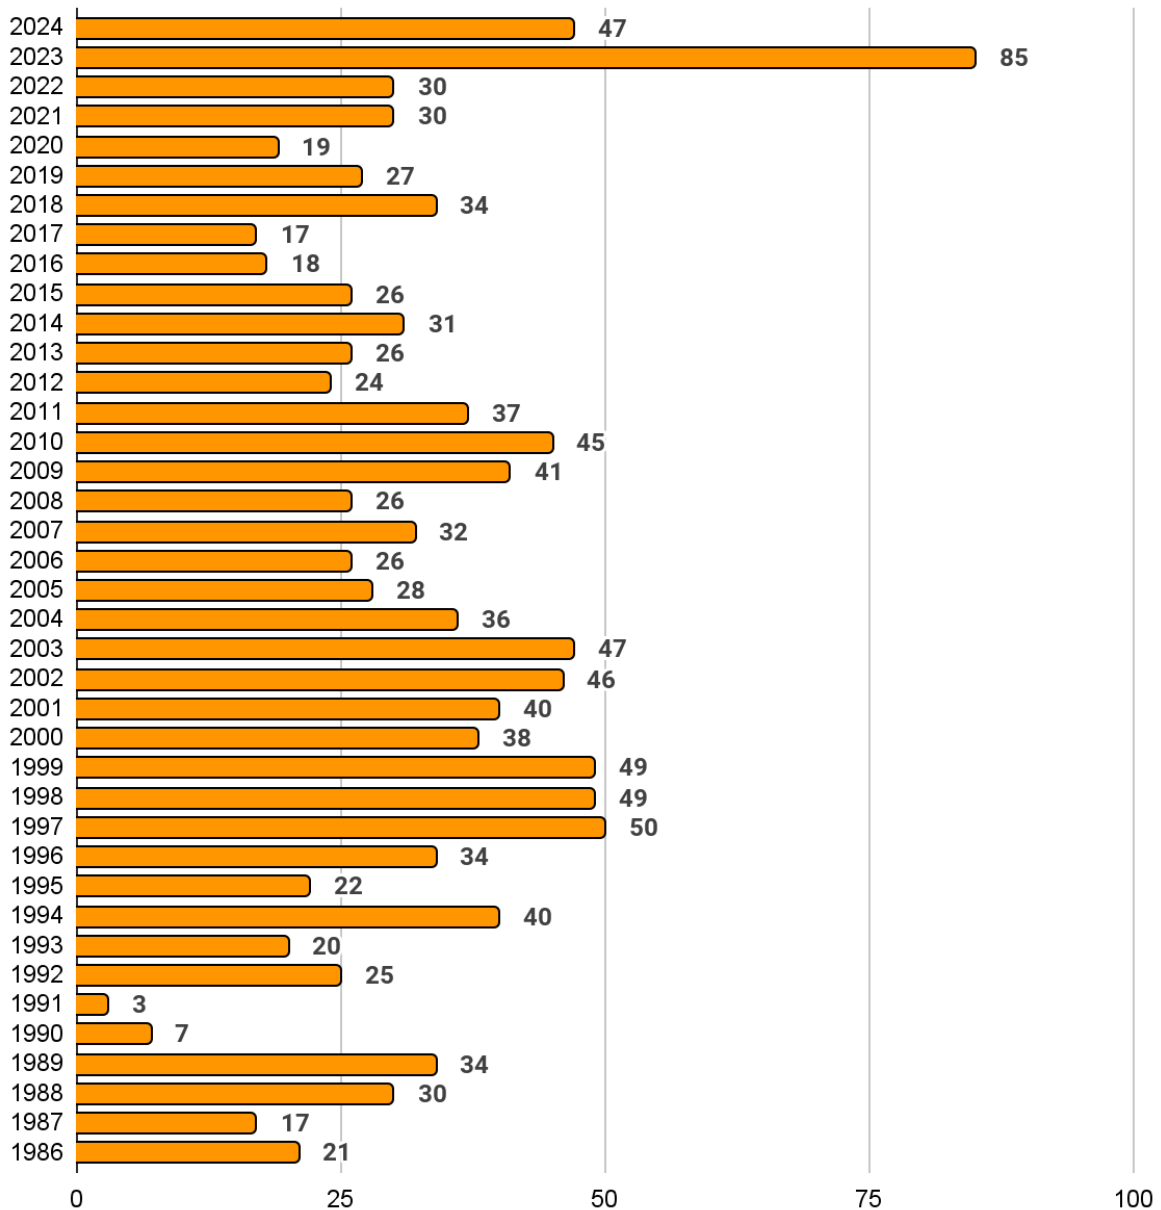

California QSO Party

2024 Multiplier Sweeps

47 CA stations achieved a 58 multiplier sweep in CQP 2024.

# of CA Stations with a 58 Mult Sweep, by CQP Year

California QSO Party

CQP 2024

47 CA Stations with 58 Multiplier Sweeps

Mult Count out of 63 Possible Mults	Callsign	Class	QSO Time of Last Mult	Last Mult Station	Last Mult QTH
63	None				
62	None				
61	7 stations				
61	KE6ZSN	S/O HP	06 Oct 0344Z	KL7SB	AK
61	W6AFA	S/O HP	06 Oct 0348Z	VY1CO	YT
61	K6XX	S/O-Assisted HP	06 Oct 1533Z	VO1CAL	NL
61	WC6H	S/O HP	06 Oct 1747Z	VO1GO	NL
61	N6O	M/M HP	06 Oct 2056Z	VY2LI	PE
61	W6YX	S/O LP	06 Oct 2100Z	VO1CAL	NL
61	K6M	M/2 HP	06 Oct 2104Z	VO1CAL	NL